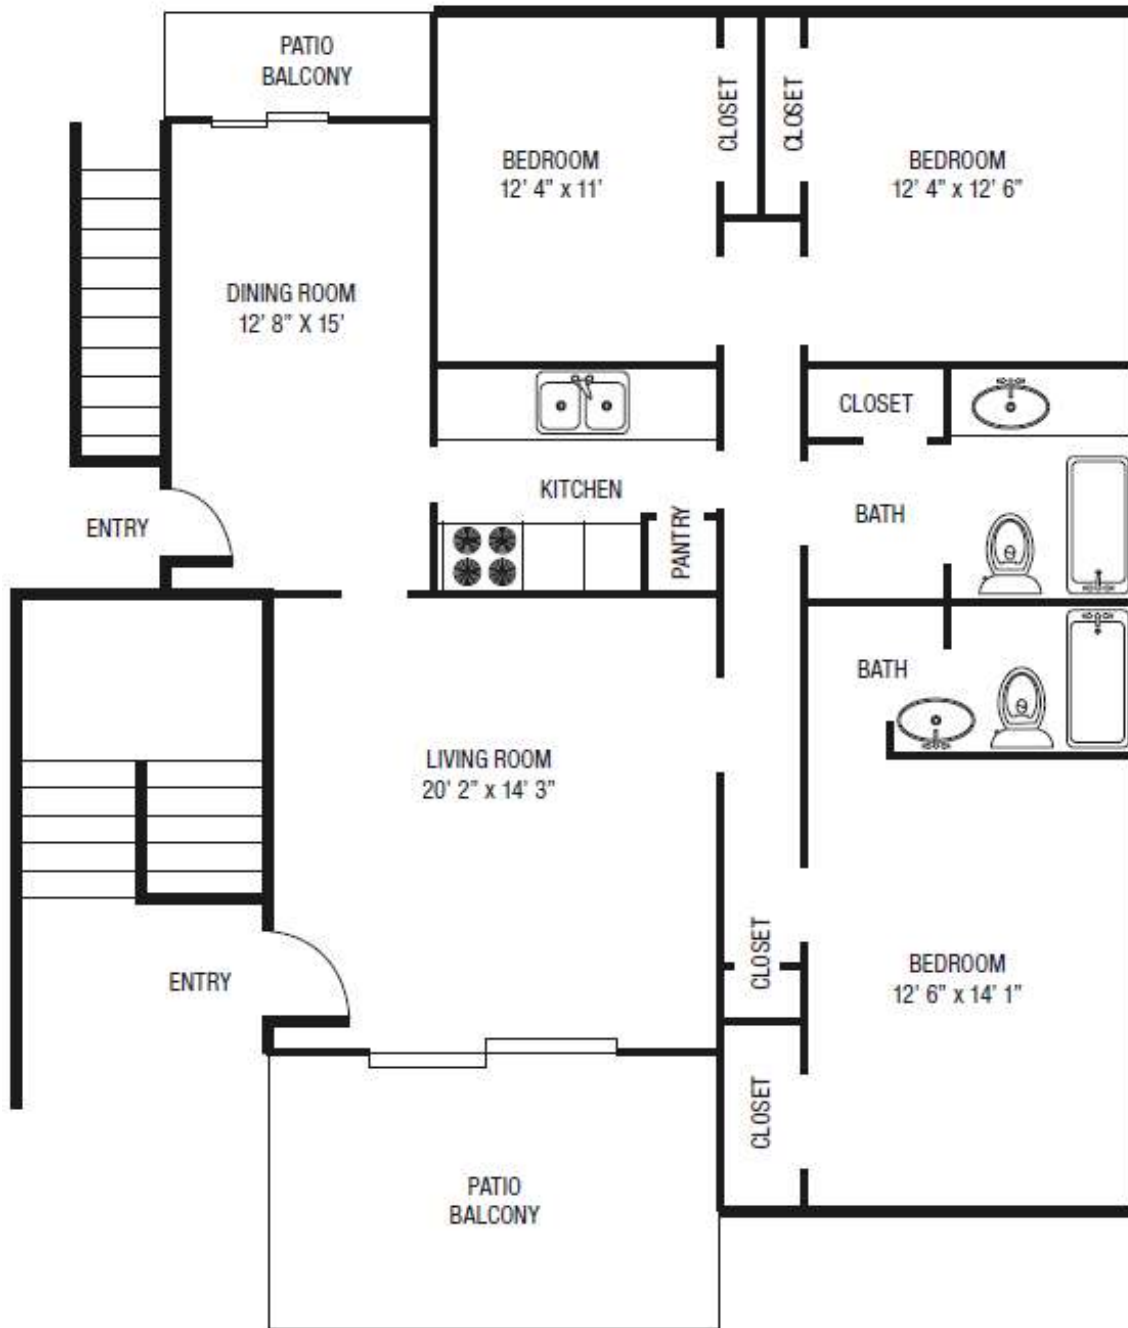

ALL SQUARE FOOTAGE IS APPROXIMATE AND IS SUBJECT TO CHANGE. APARTMENT FEATURES MAY VARY BY UNIT. *ONLY IN SELECT UNITS

DIRECTIONS: TAKE I-30 W. TO HAMPTON RD. TAKE EXIT 42 AND KEEP LEFT AT THE FORK FOLLOWING SIGNS FOR N HAMPTON RD. S TURN RIGHT ONTO N PLYMOUTH RD. WE ARE LOCATED ON THE RIGHT.

Holiday Hills 1D

Three Bedroom
 Two Bath
 1,300 Square Feet*